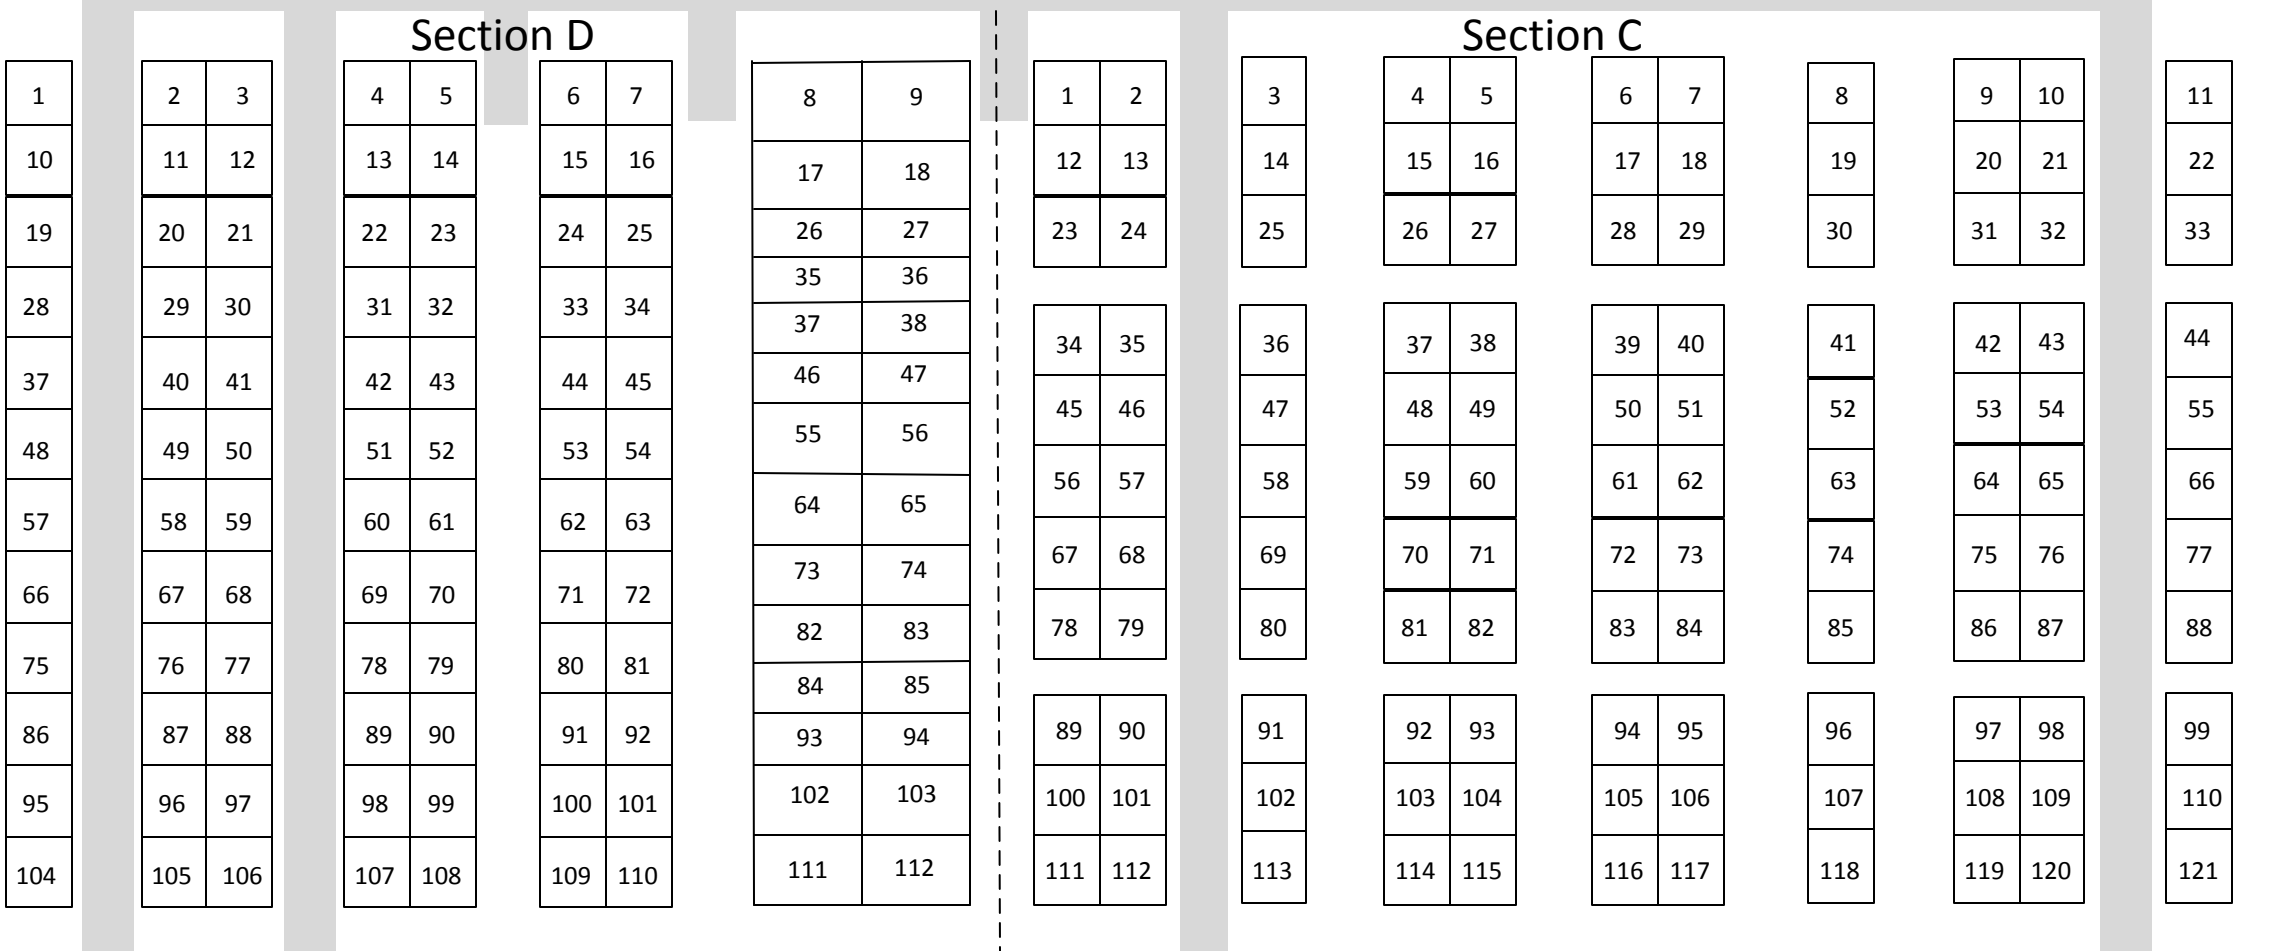

North Entrance

Benzonia Township Cemetery

XXX Lot contains unsold graves

Love Road